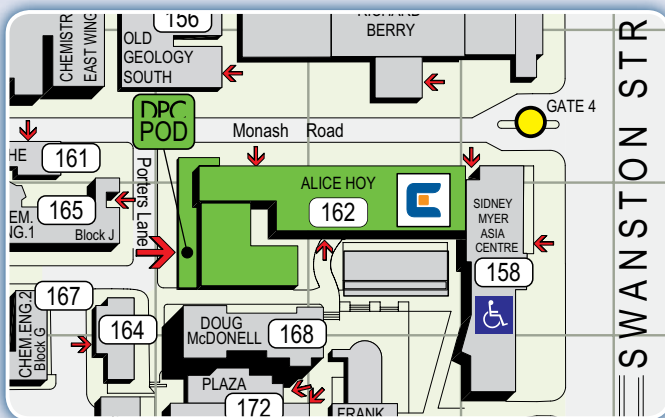

Black and White Printing

A4 SINGLE SIDED SHEET	8 CENTS
A4 DOUBLE SIDED SHEET	12 CENTS
A3 SINGLE SIDED SHEET	13 CENTS
A3 DOUBLE SIDED SHEET	18 CENTS

BINDING \$5.00 ALL COSTS GST IN.

Colour printing

A4 SINGLE SIDED SHEET	60 CENTS
A4 DOUBLE SIDED SHEET	\$1.10
A3 SINGLE SIDED SHEET	\$1.30
A3 DOUBLE SIDED SHEET	\$1.60

ALL PRICES VALID AS AT MARCH 2009

Your University Printer is located in Porters Lane.

- Black & White digital print
- Colour digital print
- Laminating
- Folding
- Specialty Paper and Card Stock
- Binding Styles – Coil, Comb, Wire and Thermal